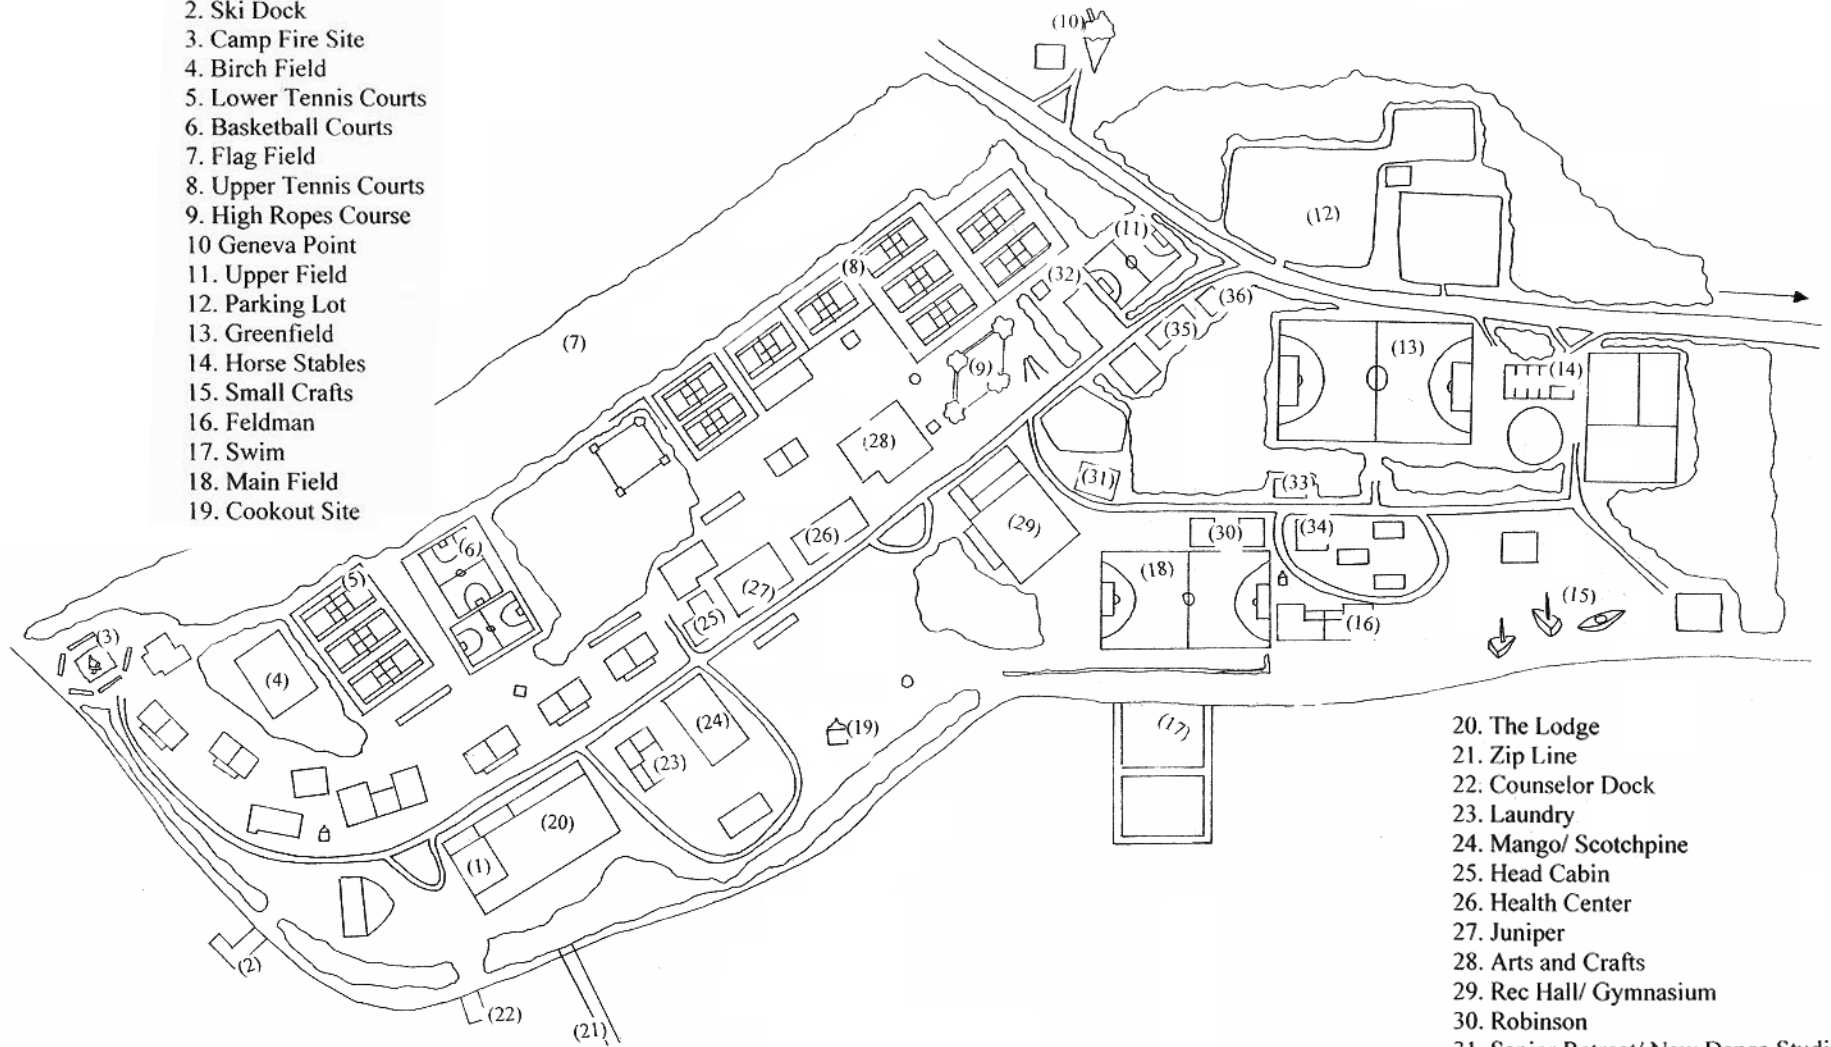

1. Main Office
2. Ski Dock
3. Camp Fire Site
4. Birch Field
5. Lower Tennis Courts
6. Basketball Courts
7. Flag Field
8. Upper Tennis Courts
9. High Ropes Course
- 10 Geneva Point
11. Upper Field
12. Parking Lot
13. Greenfield
14. Horse Stables
15. Small Crafts
16. Feldman
17. Swim
18. Main Field
19. Cookout Site

20. The Lodge
21. Zip Line
22. Counselor Dock
23. Laundry
24. Mango/ Scotchpine
25. Head Cabin
26. Health Center
27. Juniper
28. Arts and Crafts
29. Rec Hall/ Gymnasium
30. Robinson
31. Senior Retreat/ New Dance Studio
32. Nature Hut
33. Bonzai
34. Evergreen
35. Counselor Retreat
36. Staff Fitness

## Camp Robindel